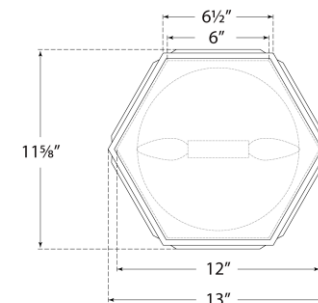

TEAR SHEET

Bradford Small Hexagonal Flush Mount

Item # KS 4120BLK/SB-FG

Designer: kate spade new york

Height: 4.25"

Width: 13"

Finishes: BLK/SB, BLS/PN, CRE/SB, MIR/PN, MIR/SB

Glass Options: FG

Socket: 2 - E12 Candelabra

Wattage: 2 - 60 B11

Weight: 10 Pounds

Front View

Bottom View