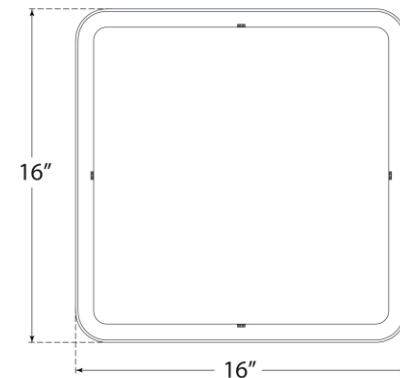

TEAR SHEET

Precision 16" Square Flush Mount

Item # KW 4084PN-WG

Designer: Kelly Wearstler

Height: 3.75"

Width: 16"

Canopy: 15" Square

Finishes: AB, BZ, PN

Glass Options: WG

Lightsource: Dedicated LED

Wattage: 20w (2400lm)

Weight: 22 Pounds

Front View

Bottom View