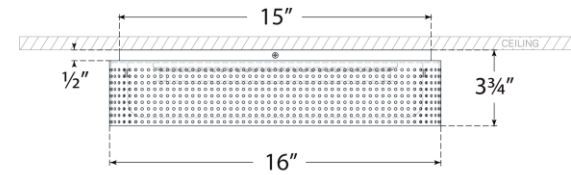

TEAR SHEET

Precision 16" Square Flush Mount

Item # KW 4084PN-WG

Designer: Kelly Wearstler

Height: 3.75"

Width: 16"

Canopy: 15" Square

Finishes: AB, BZ, PN

Glass Options: WG

Lightsource: Dedicated LED

Wattage: 20w (2400lm)

Weight: 22 Pounds

Front View

Bottom View