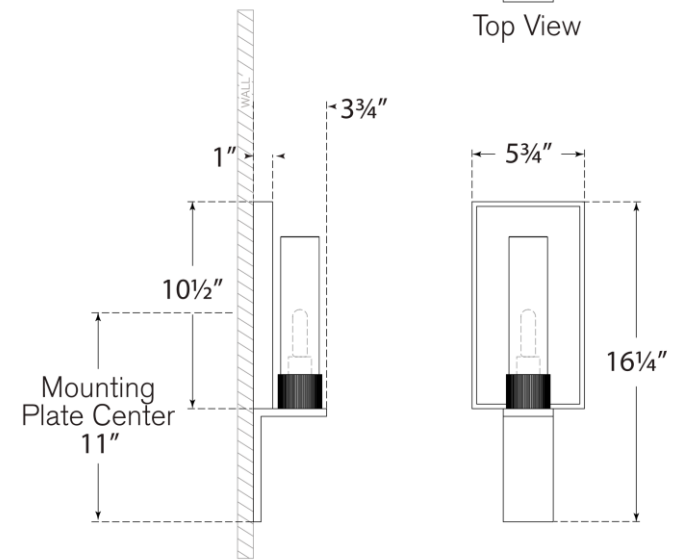

## Beza Single Reflector Sconce

Item # RB 2005PN/MIR-CG

Designer: Ray Booth

Height: 16.25"

Width: 5.75"

Extension: 3.75"

Backplate: 5.75" x 10.5" Rectangle

Finishes: AB/AM, PN/MIR, WI/AM

Glass Options: CG

Socket: E12 Candelabra

Wattage: 2.5 LED T6

Weight: 7 Pounds

Top View

Side View

Front View