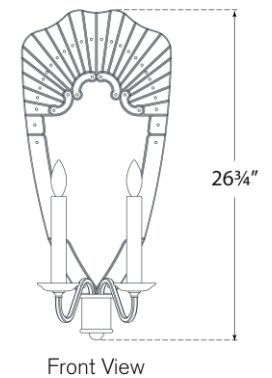

## Adelaide Extra Large Double Sconce

Item # RL 2776MIR/BS

Designer: Ralph Lauren

Height: 26.75"

Width: 12.25"

Extension: 8.75"

Backplate: 12.25" x 26" Decorative

Finishes: MIR/BS, MIR/NB

Socket: 2 - E12 Candelabra

Wattage: 2 - 5.5 LED C11

Weight: 15 Pounds

Note: UL Only

Top View

Side View

Front View