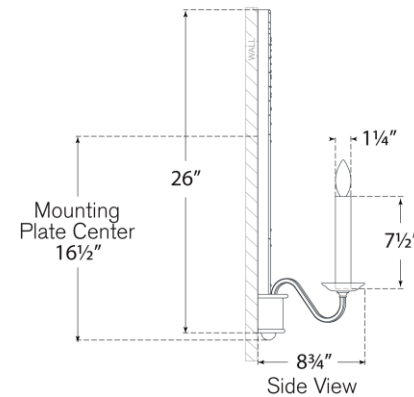

## Adelaide Extra Large Double Sconce

Item # RL 2776MIR/BS

Designer: Ralph Lauren

Height: 26.75"

Width: 12.25"

Extension: 8.75"

Backplate: 12.25" x 26" Decorative

Finishes: MIR/BS, MIR/NB

Socket: 2 - E12 Candelabra

Wattage: 2 - 5.5 LED C11

Weight: 15 Pounds

Note: UL Only

Top View

Side View

Front View