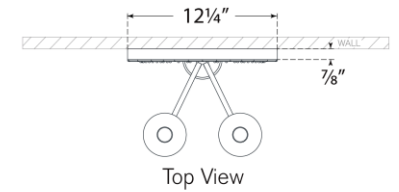

## Adelaide Extra Large Double Sconce

Item # RL 2776MIR/BS

Designer: Ralph Lauren

Height: 26.75"

Width: 12.25"

Extension: 8.75"

Backplate: 12.25" x 26" Decorative

Finishes: MIR/BS, MIR/NB

Socket: 2 - E12 Candelabra

Wattage: 2 - 5.5 LED C11

Weight: 15 Pounds

Note: UL Only

Top View

Side View

Front View