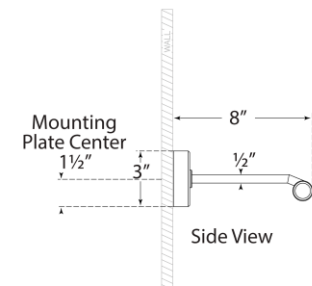

## Langley 40" Picture Light

Item # RL 2783PN

Designer: Ralph Lauren

Height: 3"

Width: 40"

Extension: 8"

Backplate: 3" x 8.25" Rectangle

Finishes: NB, PN

Lightsource: Dedicated LED

Wattage: 30w (2400lm)

Weight: 4 Pounds

Front View

Side View