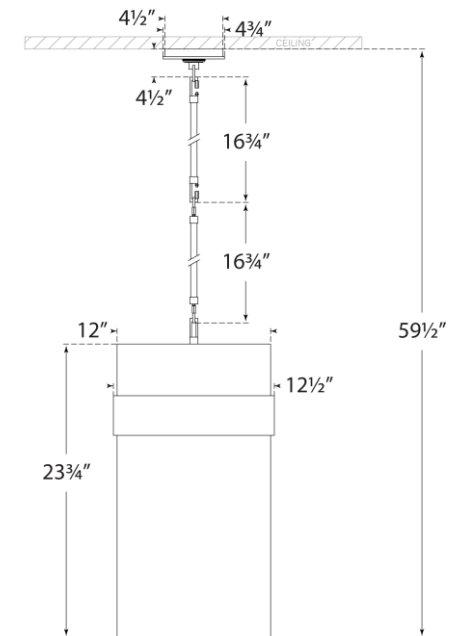

## Presidio Medium Pendant

Item # S 5674PN-CG

Designer: Ian K. Fowler

O/A Height: 59.5"

Fixture Height: 24"

Min. Custom Height: 38"

Width: 12.5"

Canopy: 4.75" Round

Finishes: BZ, HAB, PN

Glass Options: CG

Socket: 4 - E26 Keyless

Wattage: 4 - 40 T10

Weight: 22 Pounds

Note: Custom Height Available

Front View