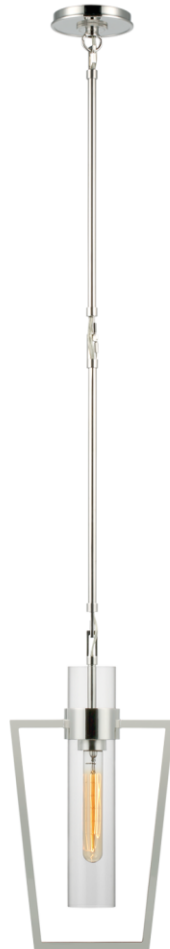

TEAR SHEET

Presidio Petite Caged Pendant

Item # S 5676PN-CG

Designer: Ian K. Fowler

O/A Height: 53.25"

Fixture Height: 18"

Min. Custom Height: 25.25"

Width: 9.25"

Canopy: 4.5" Round

Finishes: BZ, HAB, PN

Glass Options: CG, WG

Socket: E26 Keyless

Wattage: 8 LED T10

Weight: 6 Pounds

Note: Custom Height Available