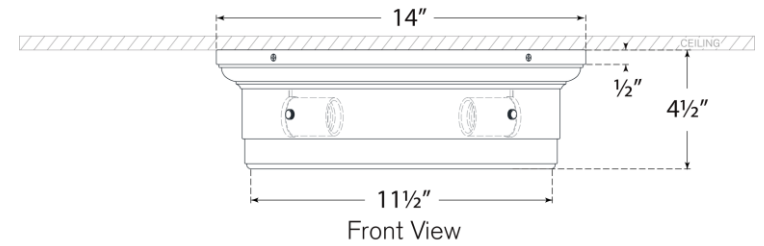

TEAR SHEET

Siena Large Flush Mount

Item # SS 4016CH-WG

Designer: Visual Comfort

Height: 4.5"

Width: 14"

Finishes: AN, BZ, CH, HAB, PN

Glass Options: WG

Socket: 2 - E26 Keyless

Wattage: 2 - 60 A19

Weight: 8 Pounds

Bottom View