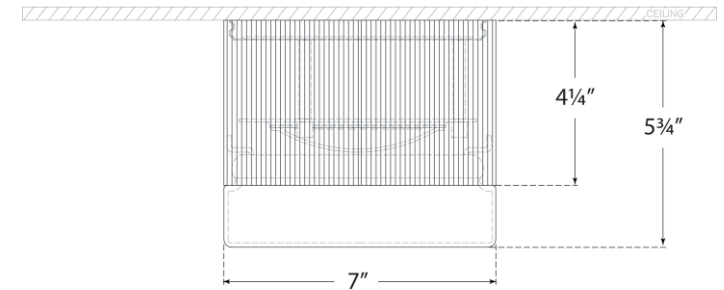

TEAR SHEET

Ace 7" Flush Mount

Item # TOB 4355PN-WG

Designer: Thomas O'Brien

Height: 5.75"

Width: 7"

Finishes: BZ, HAB, PN

Glass Options: WG

Lightsource: Dedicated LED

Wattage: 15w (1800lm)

Weight: 4 Pounds

Front View

Bottom View