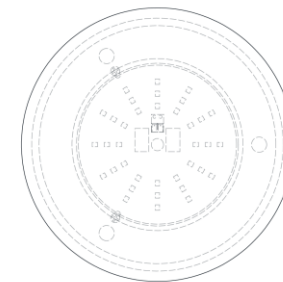

TEAR SHEET

Ace 7" Flush Mount

Item # TOB 4355PN-WG

Designer: Thomas O'Brien

Height: 5.75"

Width: 7"

Finishes: BZ, HAB, PN

Glass Options: WG

Lightsource: Dedicated LED

Wattage: 15w (1800lm)

Weight: 4 Pounds

Front View

Bottom View