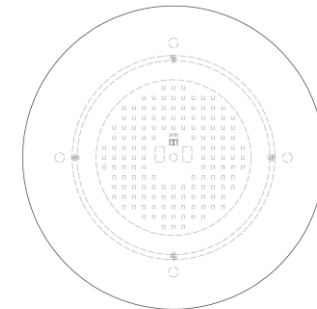

TEAR SHEET

Ace 12" Flush Mount

Item # TOB 4356PN-WG

Designer: Thomas O'Brien

Height: 6.25"

Width: 12"

Finishes: BZ, HAB, PN

Glass Options: WG

Lightsource: Dedicated LED

Wattage: 30w (3500lm)

Weight: 9 Pounds

Front View

Bottom View