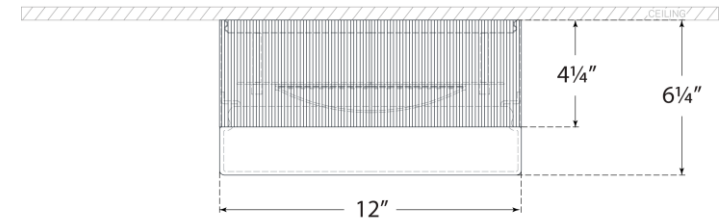

TEAR SHEET

Ace 12" Flush Mount

Item # TOB 4356PN-WG

Designer: Thomas O'Brien

Height: 6.25"

Width: 12"

Finishes: BZ, HAB, PN

Glass Options: WG

Lightsource: Dedicated LED

Wattage: 30w (3500lm)

Weight: 9 Pounds

Front View

Bottom View