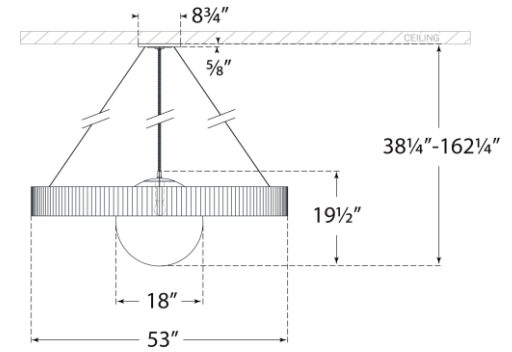

TEAR SHEET

Arena 53" Ring and Globe Chandelier

Item # WS 5002PN/NO-WG

Designer: Windsor Smith

O/A Height: 38.25" - 282"

Fixture Height: 19.5"

Width: 53"

Canopy: 8.75" Round

Finishes: BZ, HAB, PN

Trim Options: NO, WHT

Socket: E26 Keyless

Wattage: 15 LED A19

Weight: 31 Pounds

Note: UL Only | Height Not Adjustable After Installation

Front View

Top View