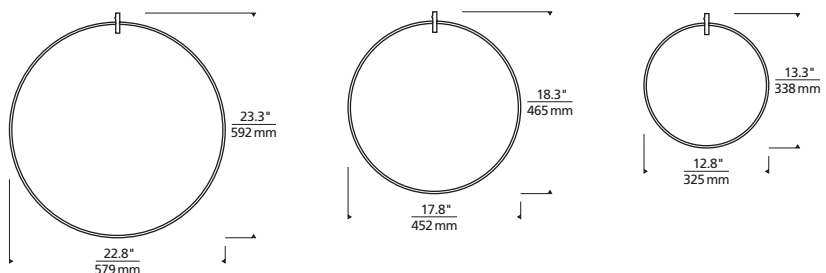

### SPECIFICATIONS

SOCKET HEIGHT	2.3"
SOCKET DIAMETER	1.7"
SOCKET WEIGHT	1.6 lbs
CORD LENGTH OPTIONS	8', 16', 24'
MAX WATTAGE	150W
VOLTAGE	120V
DIMMING	ELV and Triac
LIGHT DISTRIBUTION	Dependent on Light Selected
MOUNTING OPTIONS	4.5" Flush Canopy in Matching Metal Finish, Multi-Port Canopies
GENERAL LISTING	ETL
CONSTRUCTION	Metal
FINISH	Aged Brass, Antique Bronze, Satin Nickel, Black or White
CONSTRUCTION	Aluminum, Optic Crystal
WARRANTY	1 year

700LOCUSR	SIZE	CANOPY FINISH
<b>13</b>	13" SMALL <sup>1</sup>	<b>R</b> AGED BRASS
<b>18</b>	18" MEDIUM	<b>B</b> BLACK
<b>23</b>	23" LARGE	<b>S</b> SATIN NICKEL

<sup>1</sup>13" ONLY AVAILABLE IN BLACK AND SATIN NICKEL