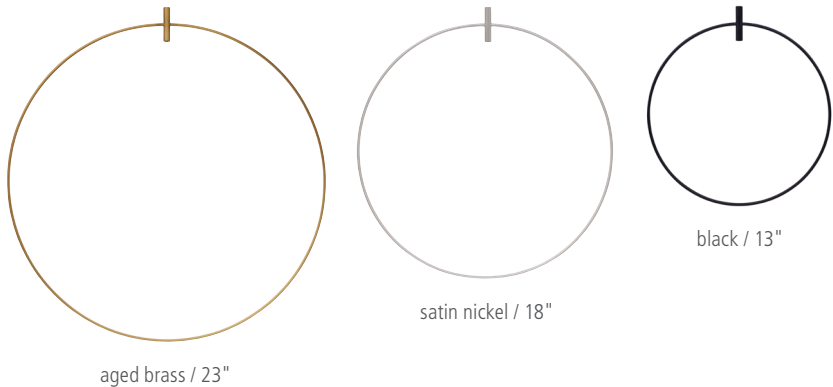

### SPECIFICATIONS

SOCKET HEIGHT	2.3"
SOCKET DIAMETER	1.7"
SOCKET WEIGHT	1.6 lbs
CORD LENGTH OPTIONS	8', 16', 24'
MAX WATTAGE	150W
VOLTAGE	120V
DIMMING	ELV and Triac
LIGHT DISTRIBUTION	Dependent on Light Selected
MOUNTING OPTIONS	4.5" Flush Canopy in Matching Metal Finish, Multi-Port Canopies
GENERAL LISTING	ETL
CONSTRUCTION	Metal
FINISH	Aged Brass, Antique Bronze, Satin Nickel, Black or White
CONSTRUCTION	Aluminum, Optic Crystal
WARRANTY	1 year

## CORD COLOR OPTIONS

700LOCUSR	SIZE	CANOPY FINISH
<b>13</b>	13" SMALL <sup>1</sup>	<b>R</b> AGED BRASS
<b>18</b>	18" MEDIUM	<b>B</b> BLACK
<b>23</b>	23" LARGE	<b>S</b> SATIN NICKEL

<sup>1</sup>13" ONLY AVAILABLE IN BLACK AND SATIN NICKEL

## ORDERING INFORMATION

700TDSOCOP	SOCKET	CORD LENGTH <sup>1</sup>	CORD COLOR <sup>1</sup>	FINISH <sup>2</sup>
	<b>M</b> MODERN	<b>08</b> 8' <b>16</b> 16' <b>24</b> 24'	<b>B</b> BLACK <b>I</b> BLACK & WHITE <b>U</b> BLUE <b>P</b> COPPER <b>Y</b> GRAY <b>O</b> ORANGE <b>R</b> RED <b>W</b> WHITE	<b>R</b> AGED BRASS <b>Z</b> ANTIQUE BRONZE <b>B</b> BLACK <b>S</b> SATIN NICKEL <b>W</b> WHITE