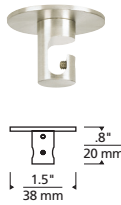

SWAG HOOK OPTION

Use as a creative tool to gracefully change a pendant's point of suspension from the mounting canopy to any point on the ceiling. Order one for each pendant.