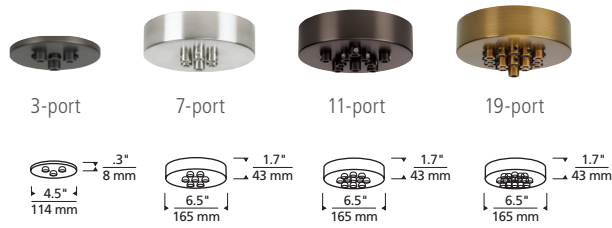

### SPECIFICATIONS

SOCKET HEIGHT	2.3"
SOCKET DIAMETER	1.7"
SOCKET WEIGHT	1.6 lbs
CORD LENGTH OPTIONS	8', 16', 24'
MAX WATTAGE	150W
VOLTAGE	120V
DIMMING	ELV and Triac
LIGHT DISTRIBUTION	Dependent on Light Selected
MOUNTING OPTIONS	4.5" Flush Canopy in Matching Metal Finish, Multi-Port Canopies
GENERAL LISTING	ETL
CONSTRUCTION	Metal
FINISH	Aged Brass, Antique Bronze, Satin Nickel, Black or White
CONSTRUCTION	Aluminum, Optic Crystal
WARRANTY	1 year

## 3 CHOOSE YOUR LAMP TO COMPLETE THE LOOK

SoCo sockets accommodate any medium base lamp up to 150 watts. We have made it easy to order some of the most popular lamps.

#300BHV389 classic edison clear 40W    #300BHV480 squirrel cage amber 60W    #300BHV531 A19 9.5W    #300BHV492 PAR30 long 13W    #300BHV524 ST19 archipelago squirrel cage 2700K    #300BHV515 G40 3000K    #300BHV520 T14 archipelago radio 2700K

## MULTI-PORT CANOPY OPTIONS

Mount to a standard 4" junction box with round plaster ring (provided by electrician).

700TDMRD	SIZE	CANOPY	FINISH
<b>3</b>	3-PORT	<b>T</b> METAL	<b>R</b> AGED BRASS
<b>7</b>	7-PORT		<b>Z</b> ANTIQUE BRONZE
<b>11</b>	11-PORT <sup>1</sup>		<b>B</b> BLACK
<b>19</b>	19-PORT <sup>2</sup>		<b>S</b> SATIN NICKEL
			<b>W</b> WHITE