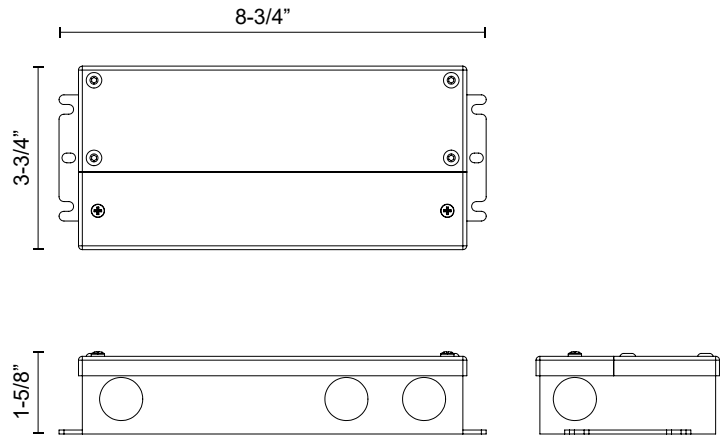

AKOYA PD321512

FIXTURE DIMENSIONS	L148-3/4" x W3-1/4" x H3-1/4"
LIGHT SOURCE	LED with Remote Driver
WATTAGE	68W
TOTAL LUMENS	4915lm
DELIVERED LUMENS	2450lm*
VOLTAGE	48V DC Input
COLOR TEMPERATURE	3000K
CRI (RA)	90CRI
DIMMABLE	Yes, TRIAC/ELV (Not Included) or 0-10V Dimmer (Optional, Not Included)
DIFFUSER DETAILS	Frosted PC
MATERIAL	Acrylic; Aluminum; Iron;
LOCATION	Dry
CANOPY DIMENSIONS	D2-7/8" x H1-3/8"
REMOTE DRIVER	Powered by DR48-119-UNV-RT Remote Driver (Sold Separately)
PAINT FINISH	CH01

[D - Diameter, L - Length, W - Width, H - Height, E - Extension]

AVAILABLE FINISHES:

PD321512CH
Chrome

*For complete warranty terms, please visit: www.aloralighting.com/warranty

REMOTE DRIVER DR48-119-UNV-RT

DRIVER

PROJECT

SPECIFICATION DETAILS

* For custom options, consult factory for details.

Fixture Dimensions	L8-3/4" x W3-3/4" x H1-5/8"
Wattage	120W
Voltage	120-277V
Output	48V DC, 2.5A
Power Factor	≥0.95
THD	<10%
Dimming	100% - 10% TRIAC or ELV Dimmer (Not Included) or 100% - 10% 0-10V Dimmer (Optional, Not Included)
Certification	cULus, FCC, RoHS
Location	Damp
Weight	3 LBS
Warranty	5 Years
Mounting Orientation	Max 30ft from fixture with 18AWG (See Illustration Sheet for more details)