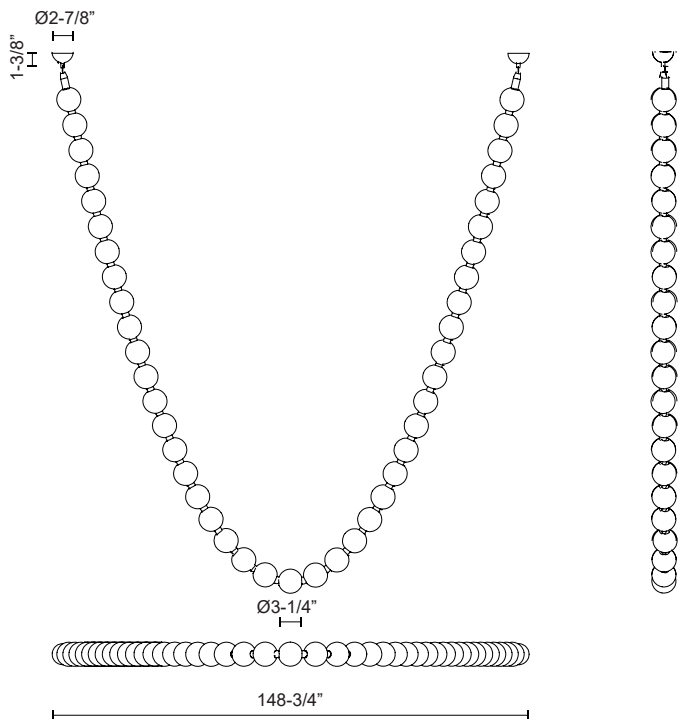

AKOYA PD321512

FIXTURE DIMENSIONS	L148-3/4" x W3-1/4" x H3-1/4"
LIGHT SOURCE	LED with Remote Driver
WATTAGE	68W
TOTAL LUMENS	4915lm
DELIVERED LUMENS	2450lm*
VOLTAGE	48V DC Input
COLOR TEMPERATURE	3000K
CRI (RA)	90CRI
DIMMABLE	Yes, TRIAC/ELV (Not Included) or 0-10V Dimmer (Optional, Not Included)
DIFFUSER DETAILS	Frosted PC
MATERIAL	Acrylic; Aluminum; Iron;
LOCATION	Dry
CANOPY DIMENSIONS	D2-7/8" x H1-3/8"
REMOTE DRIVER	Powered by DR48-119-UNV-RT Remote Driver (Sold Separately)
PAINT FINISH	CH01

[D - Diameter, L - Length, W - Width, H - Height, E - Extension]

AVAILABLE FINISHES:

PD321512CH
Chrome

*For complete warranty terms, please visit: www.aloralighting.com/warranty

REMOTE DRIVER DR48-119-UNV-RT

DRIVER

PROJECT

SPECIFICATION DETAILS

* For custom options, consult factory for details.

Fixture Dimensions	L8-3/4" x W3-3/4" x H1-5/8"
Wattage	120W
Voltage	120-277V
Output	48V DC, 2.5A
Power Factor	≥0.95
THD	<10%
Dimming	100% - 10% TRIAC or ELV Dimmer (Not Included) or 100% - 10% 0-10V Dimmer (Optional, Not Included)
Certification	cULus, FCC, RoHS
Location	Damp
Weight	3 LBS
Warranty	5 Years
Mounting Orientation	Max 30ft from fixture with 18AWG (See Illustration Sheet for more details)