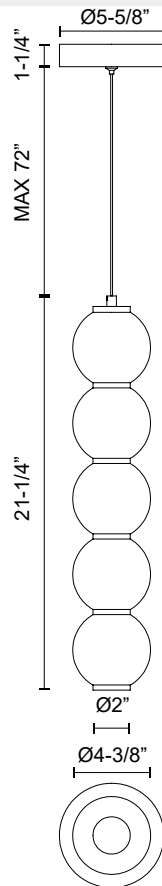

# alora mood

P. 1.855.855.8926

CANADA: 19054 28TH Avenue Surrey - BC V3Z 6M3

USA: 3035 E. Lone Mountain Rd - Las Vegas, NV, 89081

## BIJOU PD531515-UNV

FIXTURE DIMENSIONS	D4-3/8" x H21-1/4"
LIGHT SOURCE	DC LED WITH DRIVER
WATTAGE	20W
TOTAL LUMENS	1700lm
DELIVERED LUMENS	1060lm*
VOLTAGE	120-277V
COLOR TEMPERATURE	3000K
CRI (RA)	90CRI
DIMMABLE	Yes, TRIAC or ELV Dimmer (Not Included)
GLASS DETAILS	Opal Glass
MATERIAL	Glass; Steel;
WIRE LENGTH	72"
WIRE COLOR	Clear SSL Wire
MINIMUM HANG HEIGHT	24"
SLOPED CEILING ADAPTABLE	Yes
LOCATION	Dry
CANOPY DIMENSIONS	D5-5/8" x H1-1/4"
CEC TITLE 24 JA8	Yes, JA8-2022
PAINT FINISH	AG01; BN01; MB01;
ILLUMINATION DIRECTION	All-Direction

[ D - Diameter, L - Length, W - Width, H - Height, E - Extension ]

### AVAILABLE FINISHES:

PD531515AGOP-UNV  
Aged Gold/Opal  
Matte Glass

PD531515BNOP-UNV  
Brushed  
Nickel/Opal Matte  
Glass

PD531515MBOP-UNV  
Matte Black/Opal  
Matte Glass

\*For complete warranty terms, please visit: [www.aloralighting.com/warranty](http://www.aloralighting.com/warranty)