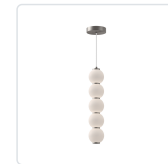

## BIJOU PD531515-UNV

FIXTURE DIMENSIONS	D4-3/8" x H21-1/4"
LIGHT SOURCE	DC LED WITH DRIVER
WATTAGE	20W
TOTAL LUMENS	1700lm
DELIVERED LUMENS	1060lm*
VOLTAGE	120-277V
COLOR TEMPERATURE	3000K
CRI (RA)	90CRI
DIMMABLE	Yes, TRIAC or ELV Dimmer (Not Included)
GLASS DETAILS	Opal Glass
MATERIAL	Glass; Steel;
WIRE LENGTH	72"
WIRE COLOR	Clear SSL Wire
MINIMUM HANG HEIGHT	24"
SLOPED CEILING ADAPTABLE	Yes
LOCATION	Dry
CANOPY DIMENSIONS	D5-5/8" x H1-1/4"
CEC TITLE 24 JA8	Yes, JA8-2022
PAINT FINISH	AG01; BN01; MB01;
ILLUMINATION DIRECTION	All-Direction

### AVAILABLE FINISHES:

PD531515AGOP-UNV  
Aged Gold/Opal  
Matte Glass

PD531515BNOP-UNV  
Brushed  
Nickel/Opal Matte  
Glass

PD531515MBOP-UNV  
Matte Black/Opal  
Matte Glass

\*For complete warranty terms, please visit: [www.aloralighting.com/warranty](http://www.aloralighting.com/warranty)