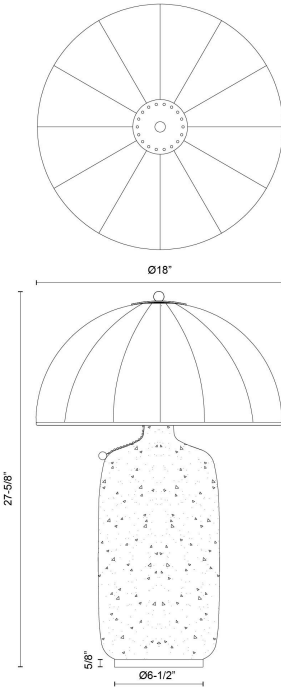

Crosby 18-in Table Lamp

Model	Bulbs (not included)	Wattage (or equivalent)
<b>TL661018</b> TL661018BG TL661018MB	1 x E26	60W

Transform your space with the Crosby decorative lighting collection by Kelsey Leigh Design Co. These fixtures are inspired by vintage parasols and feature light natural shades and delicate details. They come in elegant matte black or brushed gold, so they'll fit in any decor style.

SPECIFICATION DETAILS

Fixture Dimensions	D18" x H27-5/8"
Lamp Base Dimensions	D6-1/2" x H5/8"
Location	Dry
Illumination Direction	Up/Down
Light Source/Life	Socket
Material	Steel, Fabric
Shade Details	Spandex Shade
Wire Length	72"
Wire Style	Brown Wire (BG) Black Wire (MB)
Compliance	<b>ETL Certified: Yes</b>