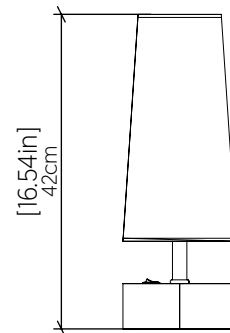

Technical Drawing