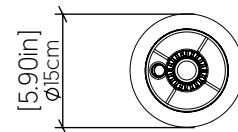

Technical Drawing