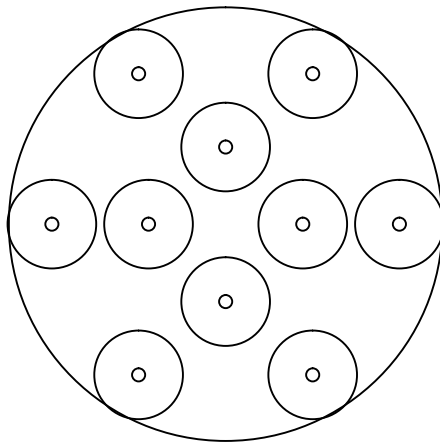

CUSTOMER REFERENCE DRAWING

FRONT VIEW

BOTTOM VIEW

SILVER

- 11 Clear glass-Evening Cloud
- 13 Clear glass-quartz combination
- 14 Natural glass-quartz combination
- 102 Random Cluster
- 106 Nebula

GOLD

- 21 Clear glass-Evening Cloud
- 23 Clear glass-quartz combination
- 24 Natural glass-quartz combination
- 202 Random cluster
- 206 Nebula

THUMBNAIL IMAGES OF STYLE OPTIONS:

5" X 2-3/4" 	6" X 4-3/4" 	6" x 4 1/2" 	6" x 4 1/2" 	5" x 4" 	APPROX. Ø 5.5" 	APPROX. 4.5"W X 3.5"H 
-11 & -21	-13, -14, -23, -24			-102 -202	-106 -206	

This drawing, specifications and the product depicted are the exclusive property of Fine Art Handcrafted Lighting®. In compliance with US copyright and patent requirements, notice is hereby given that this document and the product depicted shall not be copied, altered or used in any manner without the expressed written consent of Fine Art Handcrafted Lighting®.