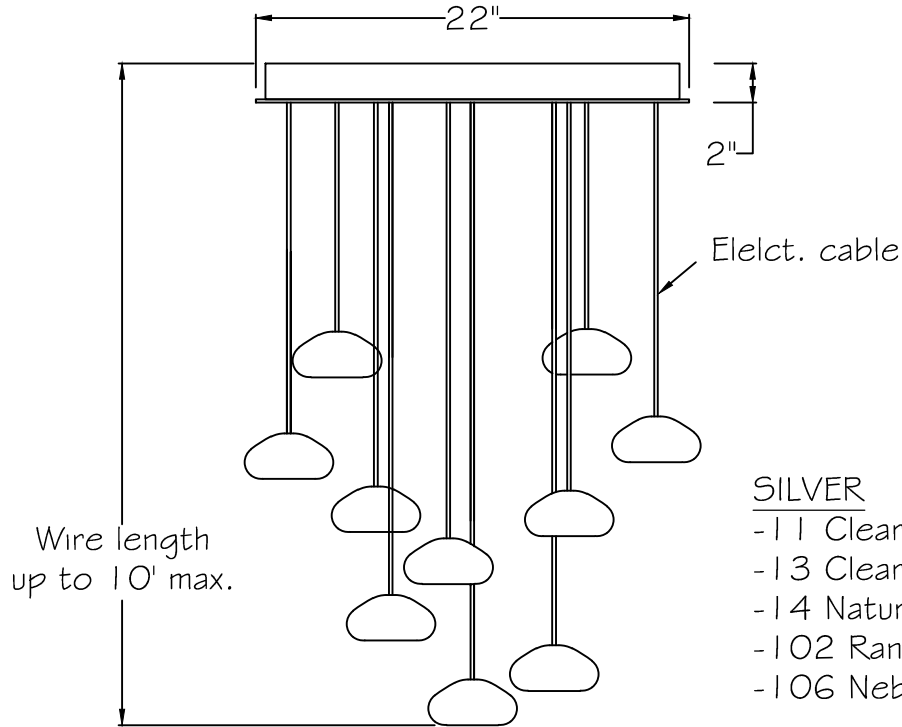

CUSTOMER REFERENCE DRAWING

FRONT VIEW

BOTTOM VIEW

SILVER

- 11 Clear glass-Evening Cloud
- 13 Clear glass-quartz combination
- 14 Natural glass-quartz combination
- 102 Random Cluster
- 106 Nebula

GOLD

- 21 Clear glass-Evening Cloud
- 23 Clear glass-quartz combination
- 24 Natural glass-quartz combination
- 202 Random cluster
- 206 Nebula

THUMBNAIL IMAGES OF STYLE OPTIONS:

5" X 2-3/4" 	6" X 4-3/4" 	6" x 4 1/2" 	6" x 4 1/2" 	5" x 4" 	APPROX. Ø 5.5" 	APPROX. 4.5"W X 3.5"H 
-11 & -21	-13, -14, -23, -24			-102 -202	-106 -206	

This drawing, specifications and the product depicted are the exclusive property of Fine Art Handcrafted Lighting®. In compliance with US copyright and patent requirements, notice is hereby given that this document and the product depicted shall not be copied, altered or used in any manner without the expressed written consent of Fine Art Handcrafted Lighting®.