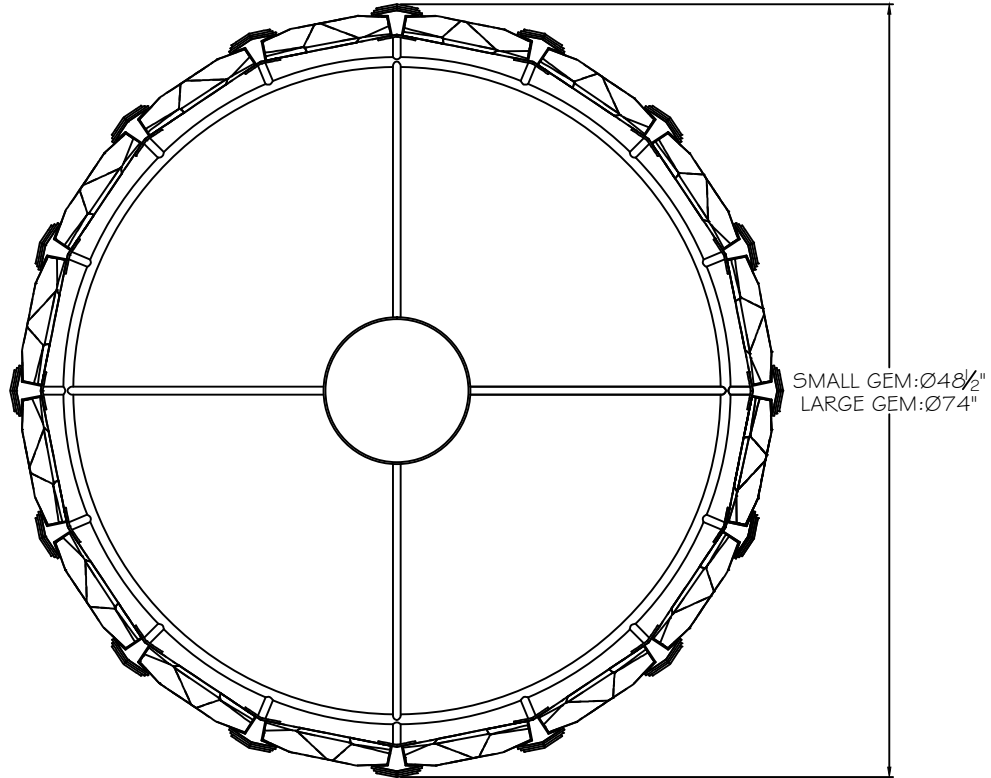

CUSTOMER REFERENCE DRAWING

TOP VIEW

SMALL GEM: 28.5" MIN. 95.75" MAX.  
 LG GEM: 42" MIN. 105" MAX.

SMALL GEM: 24"  
 LARGE GEM: 30"

FRONT VIEW

THUMBNAIL IMAGES OF STYLE OPTIONS:

-1ST-SILVER  
 -2ST-GOLD  
 -3ST-BRONZE

SMALL GEM

-11ST-SILVER  
 -21ST-GOLD  
 -31ST-BRONZE

LARGE GEM

**FINE  
 ART  
 LAMPS®**  
 EST. 1940

This drawing, specifications and the product depicted are the exclusive property of FINE ART LAMPS®. In compliance with US copyright and patent requirements, notice is hereby given that this document and the product depicted shall not be copied, altered or used in any manner without the expressed written consent of FINE ART LAMPS®.