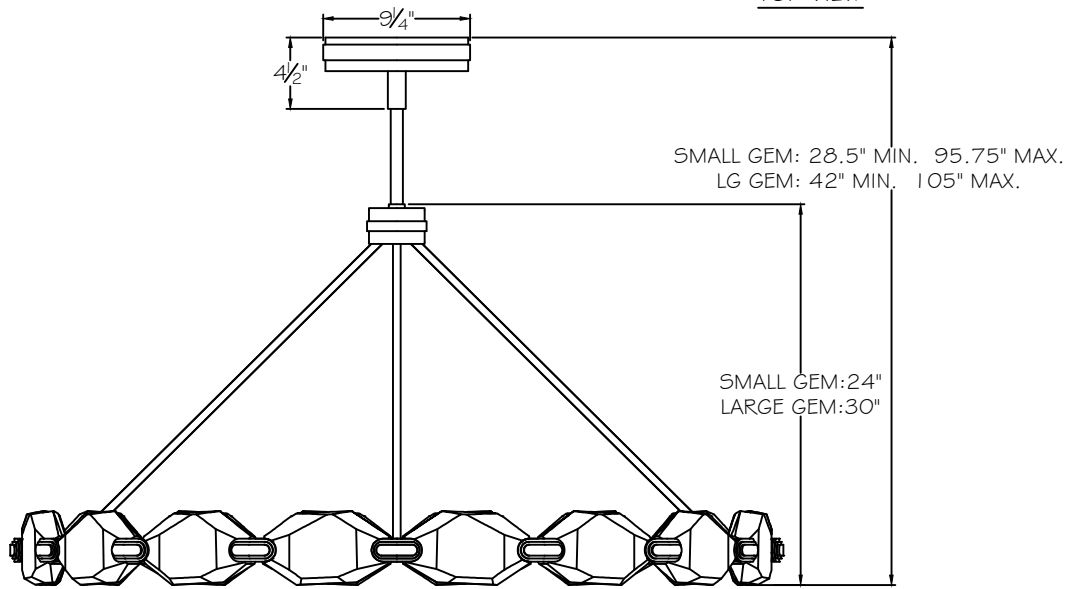

CUSTOMER REFERENCE DRAWING

TOP VIEW

SMALL GEM: 28.5" MIN. 95.75" MAX.  
 LG GEM: 42" MIN. 105" MAX.

SMALL GEM: 24"  
 LARGE GEM: 30"

FRONT VIEW

THUMBNAIL IMAGES OF STYLE OPTIONS:

-1ST-SILVER  
 -2ST-GOLD  
 -3ST-BRONZE