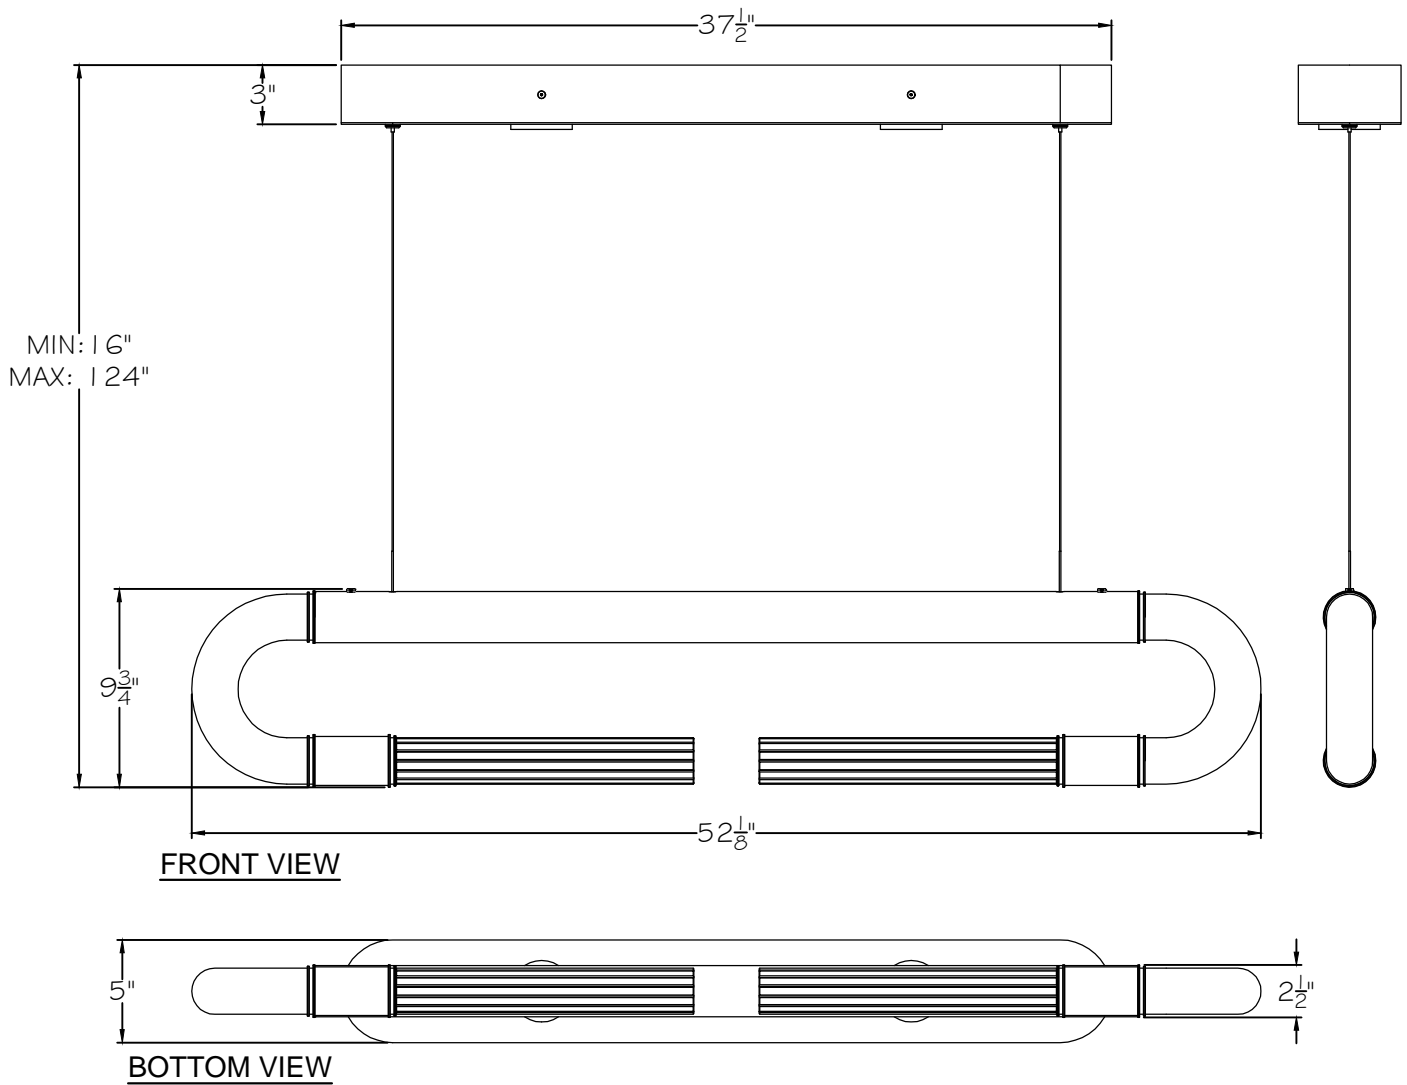

CUSTOMER REFERENCE DRAWING

STYLE 123-
 BODY FINISH
 RING FINISH
 SKIN OPTION

STYLE CONFIGURATIONS:

-1 __ (BLACK)	-2 __ (BRONZE)	-3 __ (GOLD LEAF)	-4 __ (SILVER LEAF)	-5 __ (SOFT GOLD)	-6 __ (SFT. BRONZE)	-7 __ (SOFT SILVER)
-_1_ (POLISH.BRASS)	-_2_ (POL. NICKEL)					
-__0 (NO SKIN)	-__1 (CHARCOAL)	-__2 (SMOKE)	-__3 (MINK)	-__4 (NAVY/GOLD)	-__5 (BURNT ORAG.)	